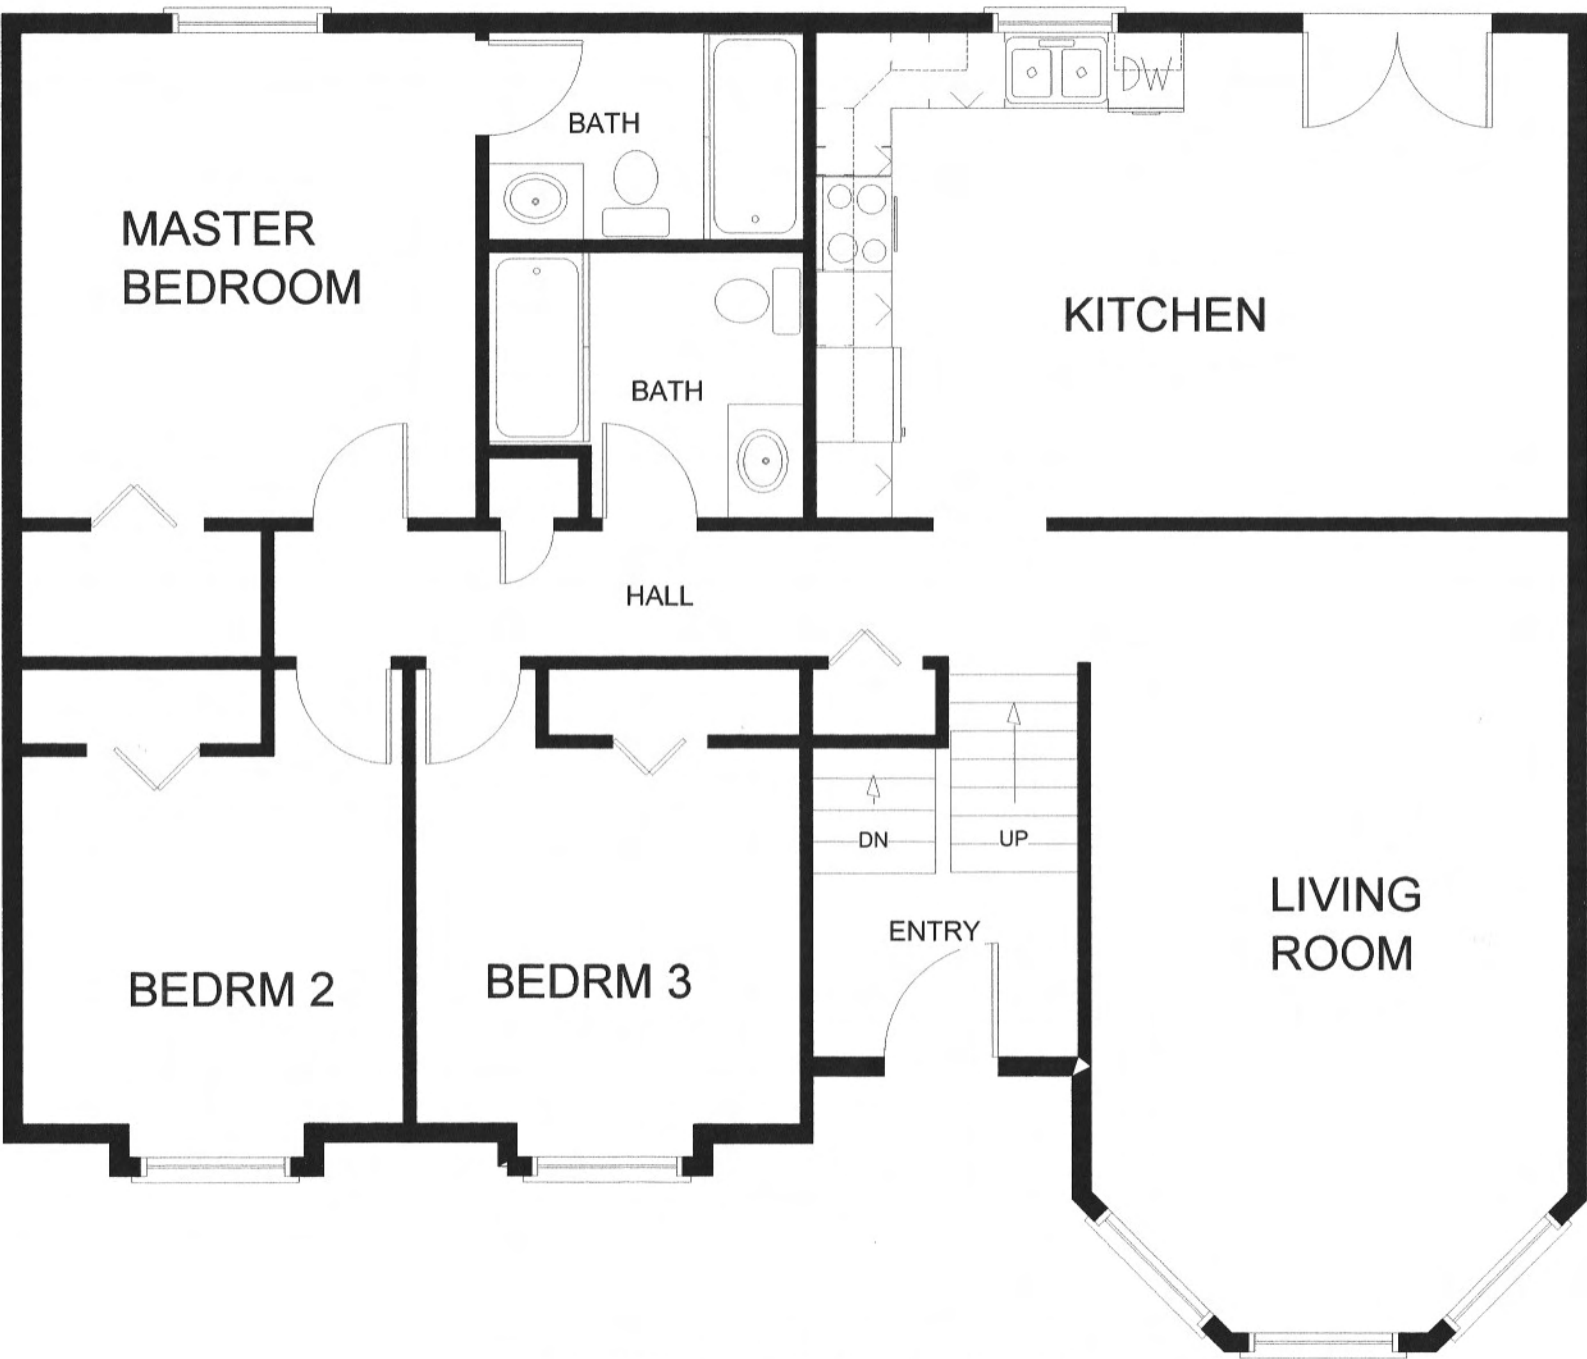

BASEMENT LEVEL FLOOR PLAN

MAIN FLOOR PLAN
LIVING AREA
1307 sq ft